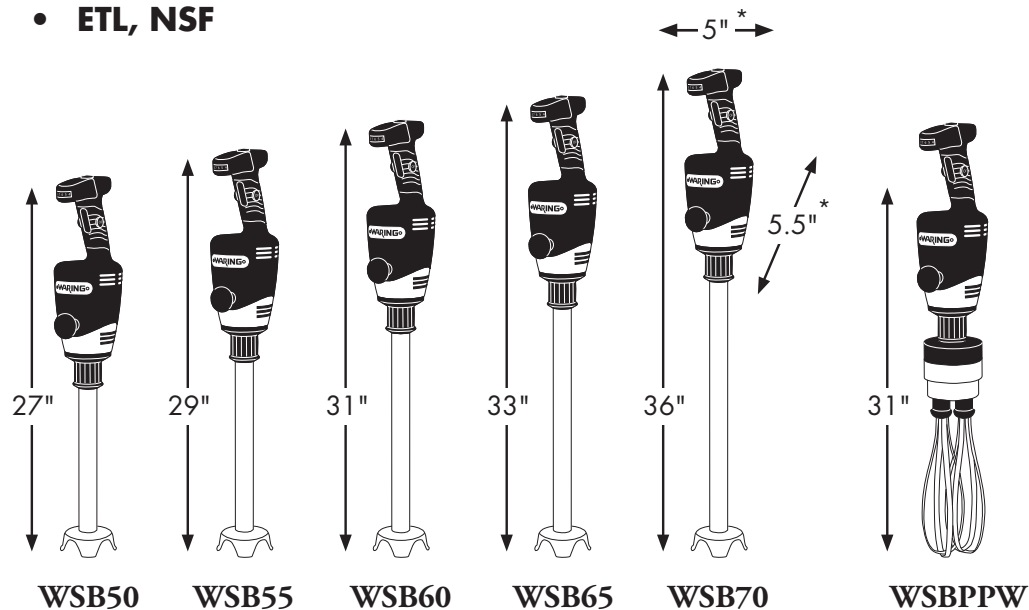

## Ordering Information

Description	Catalog #	Std Pkg.	Ship Wt. (Lbs.)	Cubic Feet	UPC Code
12" Big Stix® Immersion Blender	WSB50	2	9.5	1.70	040072002137
14" Big Stix® Immersion Blender	WSB55	2	9.75	1.90	040072002120
16" Big Stix® Immersion Blender	WSB60	2	10.0	2.10	040072002113
18" Big Stix® Immersion Blender	WSB65	2	10.25	2.30	040072002878
21" Big Stix® Immersion Blender	WSB70	2	10.38	2.60	040072002885
12" Stainless Steel Shaft	WSB50ST	6	2.5	1.59	040072002540
14" Stainless Steel Shaft	WSB55ST	6	2.75	1.96	040072002557
16" Stainless Steel Shaft	WSB60ST	6	3.0	2.17	040072002564
18" Stainless Steel Shaft	WSB65ST	6	3.25	2.38	040072002922
21" Stainless Steel Shaft	WSB70ST	6	3.38	2.70	040072002939
10" Big Stix® Whisk	WSBPPW	2	22.0	2.94	040072008184
10" Whisk Attachment	WSB2W	4	18.2	1.20	040072009242
2 Stainless Steel Whipping Paddles	WSBWP	10	1.5	0.07	040072008504
Bowl Clamp	WSBBC	1	4.0	0.13	040072006937
Wall Mount Hanger	WSB01	64	32.1	1.66	040072002380
Big Stix® Power Pack	WSBPP	2	7.0	1.27	040072002649

# Big Stik® Heavy-Duty Immersion Blenders

The high-efficiency variable speed motor that powers Waring's Big Stik® Immersion Blenders drives through the thickest ingredients to produce sauces, batters and soups in just minutes. Complete with rubberized comfort grip and second handle (patent pending), the lightweight, ergonomic design allows for safe and controlled operation during any job, large or small. The easily removable stainless steel shafts are available in five sizes (up to 21") and are completely sealed and dishwasher safe. With the Big Stik® line, you can mix, purée and emulsify up to 50 gallons. Blend smoothly, and carry the Big Stik®.

\* 5" width and 5.5" depth are the same for all five immersion blenders and whisk